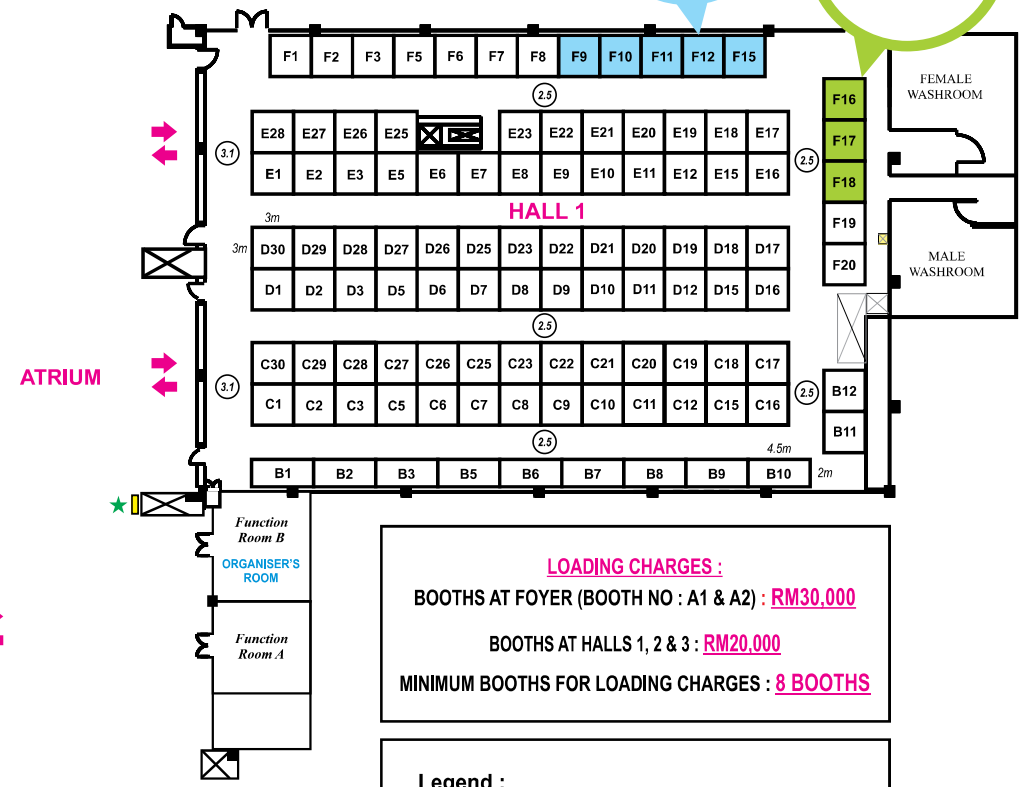

13 - 14 DECEMBER 2025 (SAT & SUN)

HALLS 1, 2, 3 & FOYER
MID VALLEY EXHIBITION CENTRE, K. LUMPUR

LOADING CHARGES :

BOOTHS AT FOYER (BOOTH NO : A1 & A2) : **RM30,000**

BOOTHS AT HALLS 1, 2 & 3 : **RM20,000**

MINIMUM BOOTHS FOR LOADING CHARGES : **8 BOOTHS**

Legend :

Position of Backdrop / Back Panel

FREE Event Guide Distribution Counter

IMPORTANT RULES & REGULATIONS OF BALLOTING :

- Exhibitors taking more than ONE booth must have their booths within the block / in a single cluster, **NO** breaking of block / booth is allowed **UNLESS** the row of booths at your preferred row is insufficient for the total number of booths you require.
- Amendment of booth(s) location will **NOT** be allowed once it has been selected.
- Exhibitors will **NOT** be allowed to reduce the number of booths after the balloting session.

Remark : Tentative floor plan, subject to change