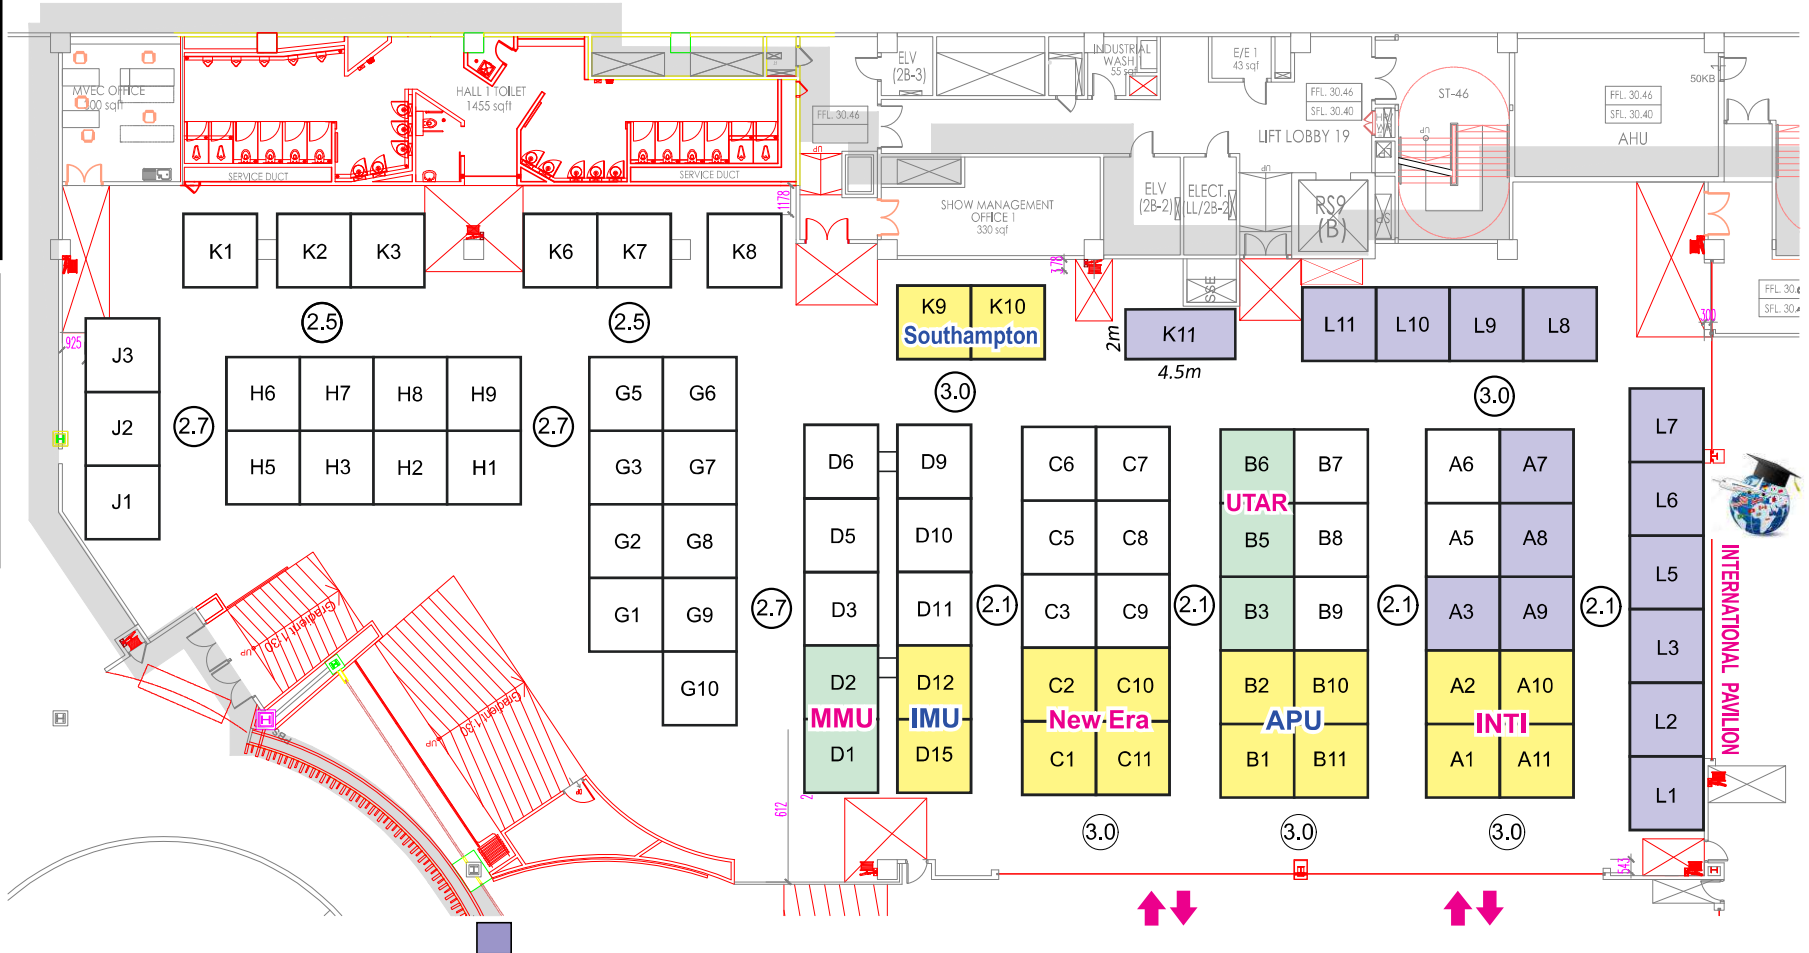

Legend :

- Booth Booked with Loading Charge
- Charge

Remark : Tentative floor plan, subject to change

LOADING CHARGE :

BOOTHS AT HALL 1 :
RM10,000

MINIMUM BOOTHS FOR LOADING CHARGES : **4 BOOTHS**

INTERNATIONAL PAVILION

from The Mall, Mid Valley Southkey